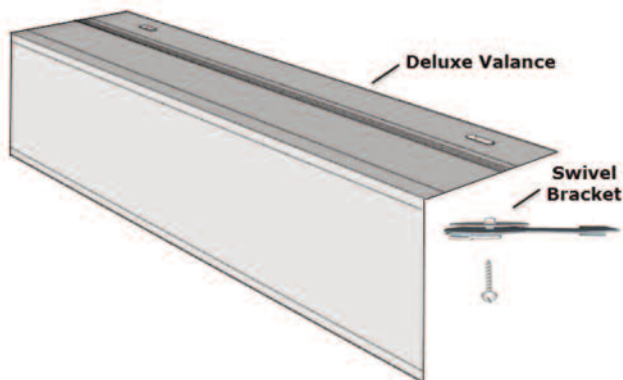

Inside Mount