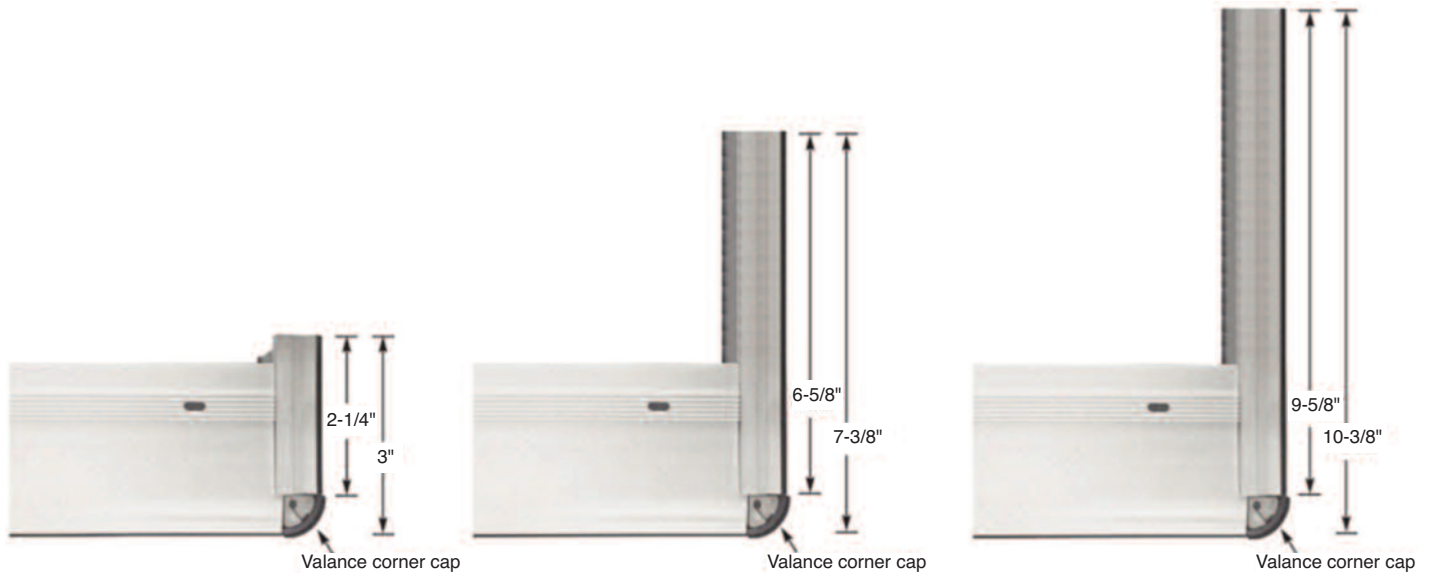

Inside Mount:

Default No returns
Custom size returns available:
Minimum return length 2-1/4" (overall 3")
Maximum return length 2-1/4" (overall 3")