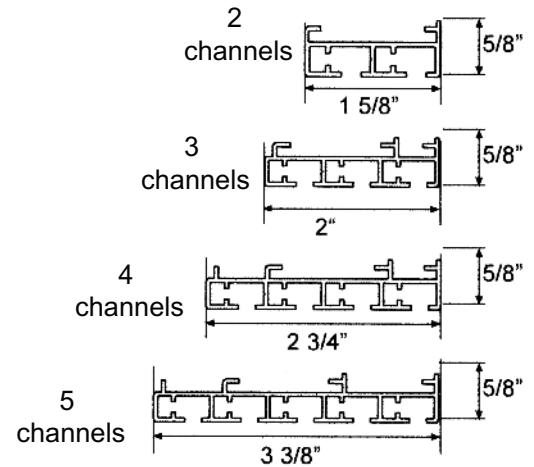

Outside Mount:

Default return length 6-5/8" (overall 7-3/8")
 Minimum return length 2-1/2" (overall 3")
 Maximum return length 9-5/8" (overall 10-3/8")

Inside Mount:

Default No returns
 Custom size returns available:
 Minimum return length 2-1/4" (overall 3")
 Maximum return length 2-1/4" (overall 3")

PRODUCT SPECIFICATIONS

How To Order

Controls

- Must specify control type with order – cord, wand, free floating.
- Cord control length is 10" less than ordered length.
- Wand draw is available on all shades; Wood wand size: 36".
- Some configurations require dual wands. Lead panel on each side will come with a wand.

Panel Stack Configurations

- Specify panel configuration from choices below.
- Approximately 3" material overlap when panels in fully closed position.
- Each stacking side will have 1 fixed panel.
- Optional **"free floating"** panels available at **10% Additional Charge**.
- Free floating panels available on one-way up to 5 panels only.

No split-draw or multi-stack configurations.

Each panel comes with wand.

Panels not interconnected with each other; each panel hand operated independently and can be positioned any place along the track.