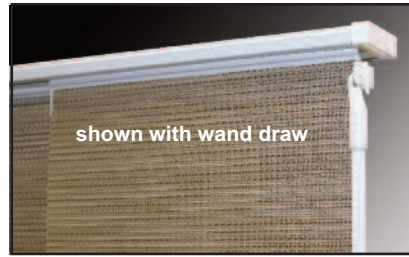

OPTIONS & FEATURES

Panel Attachment

- Heavy-duty Velcro sewn to backside of material.
- Provides easy panel installation & removal to carrier glides.

Controls

- Cord draw
- Wand draw
- Free Floating (with wands)

Bottom Hem / Rail

Heat Sealed Alum Bar (1-1/4")

Heat sealed hem to back
sealed pocket edges

Standard on all patterns except:

- Uptown
- Uptown Room Darkening

No Charge

Flat Deco Rail (1-1/4") *effective 5/20/2019*