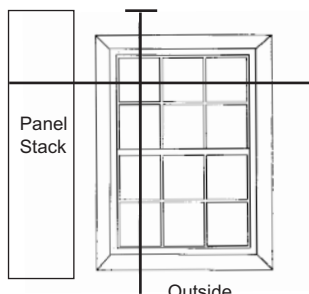

Outside Mount (OB) Installation – Window

To find width: Measure the width of the area to be covered at the place where the headrail will be installed to the nearest 1/8". Blind should overlap **opening at least 4"** on each side to ensure privacy. To calculate stack dimensions, refer to page 7.

Outside Mount