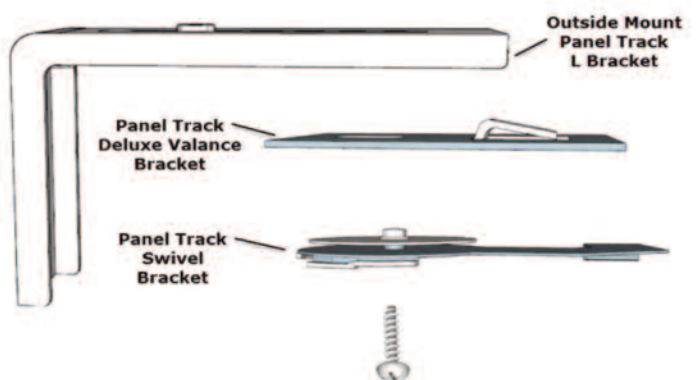

Inside Mount
Hex Head Screw
1-1/2" #8
(Part # 02-70-9021)

Deluxe Valance Brackets

Outside Mount
(Optional for inside mount with returns)
(Part # 25-125)

Inside Mount

Outside Mount

PANEL TRACK HOW TO MEASURE