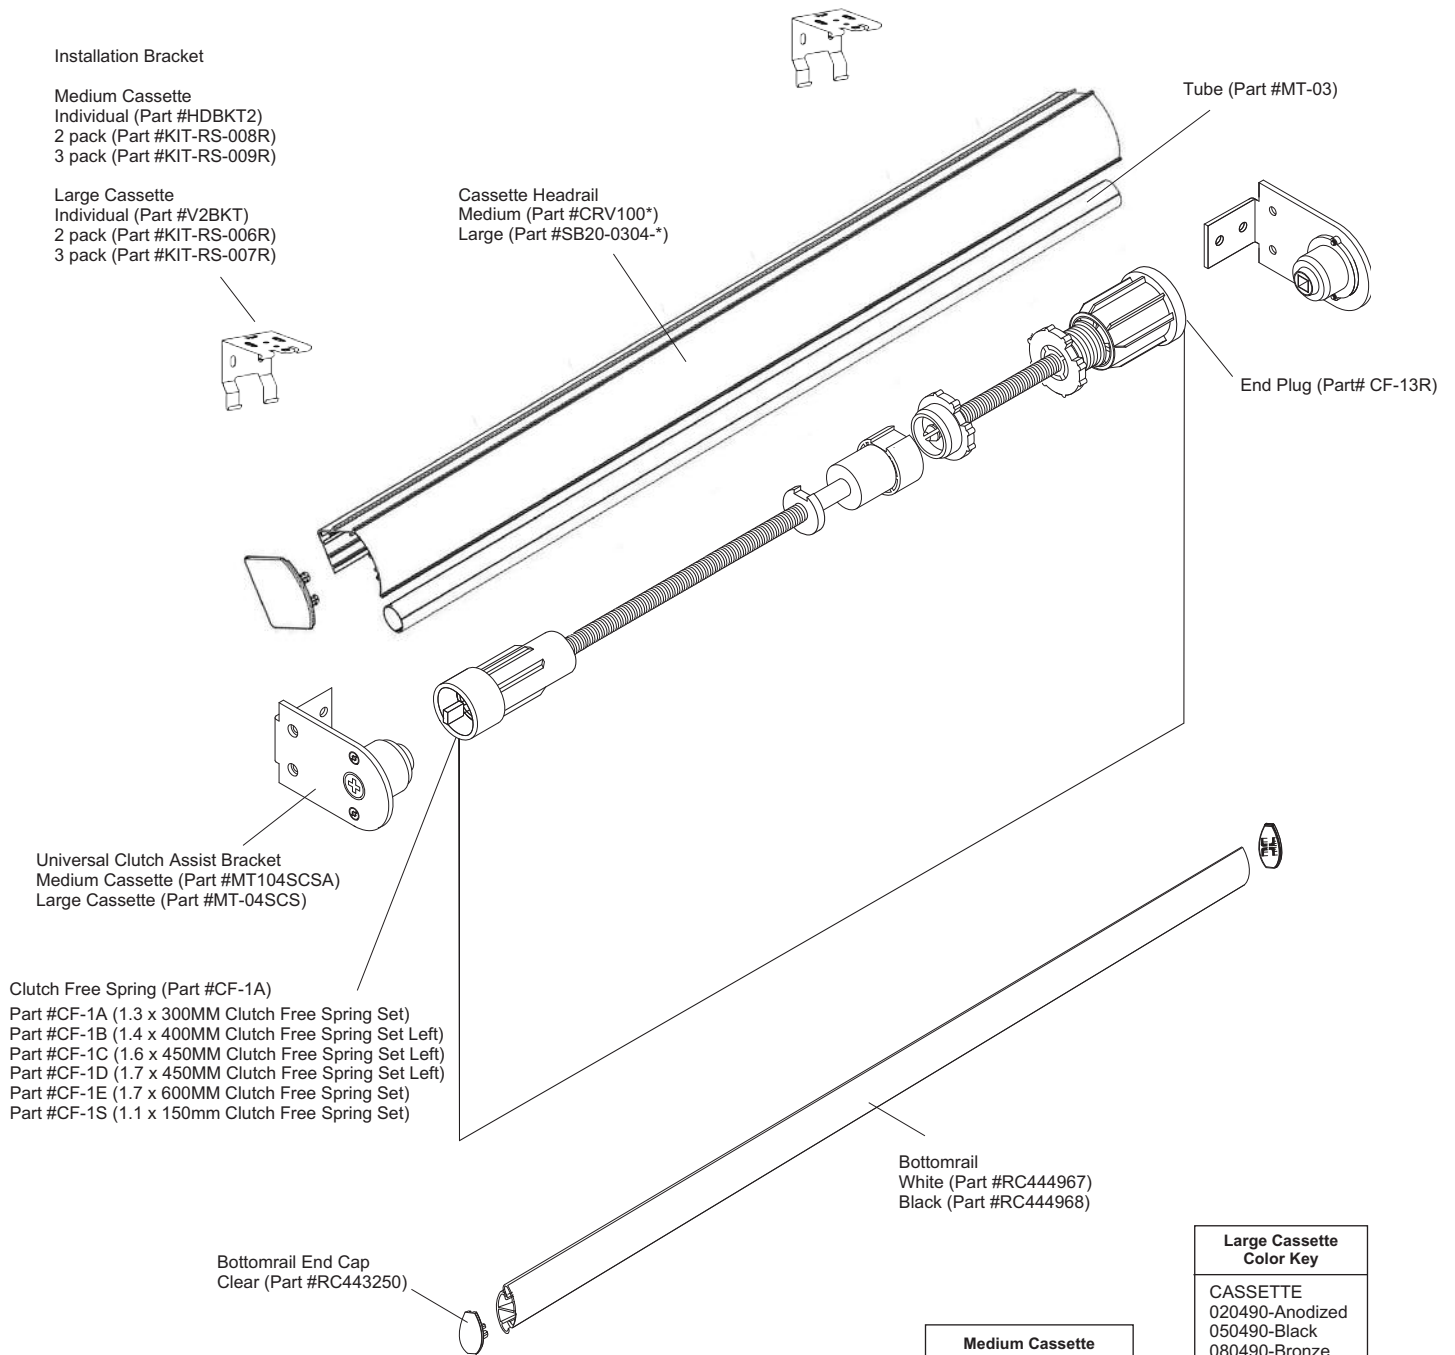

PRODUCT COMPONENTS – CORDLESS ROLLER SHADE WITH CASSETTE

Medium Cassette Color Key	
*	W – White
*	BK – Black
*	BZ – Bronze
*	V – Vanilla
*	A – Anodized

Large Cassette Color Key	
CASSETTE	
020490	Anodized
050490	Black
080490	Bronze
075490	White
414490	Vanilla
END CAP	
050120	Black
089120	Bronze
075120	White
414120	Vanilla
331120	Gray