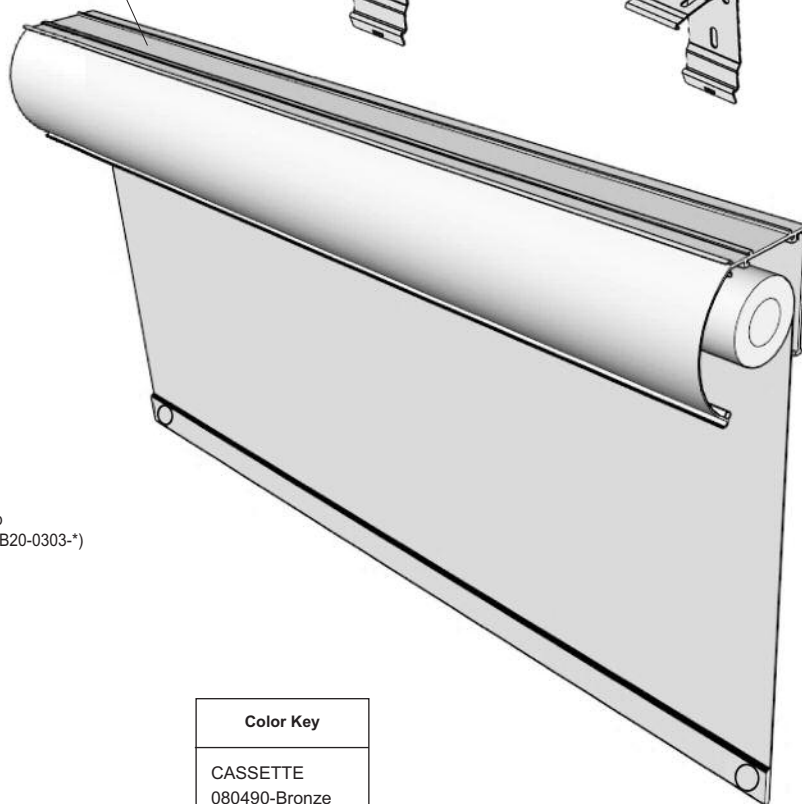

End Cap
(Part #SB20-0303-*)