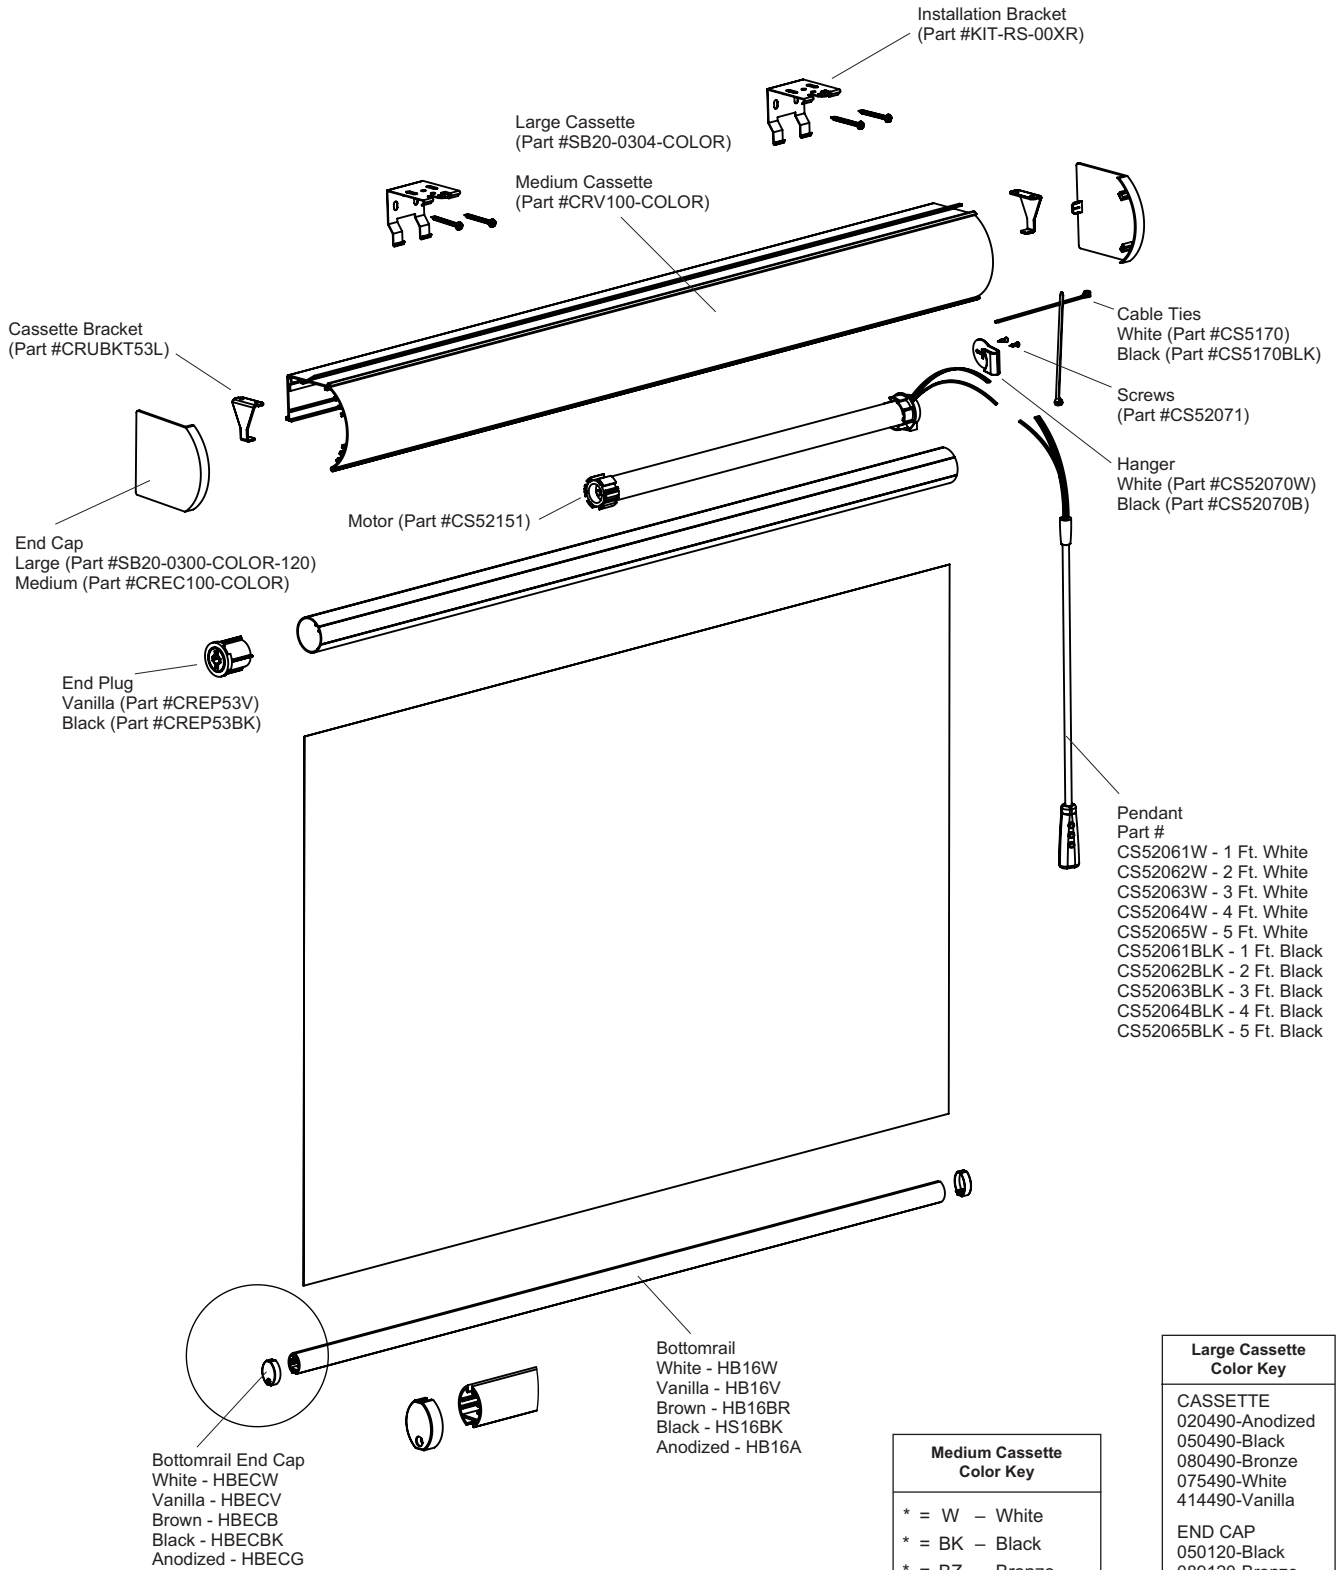

PRODUCT COMPONENTS – POWERWAND (NO TOP TREATMENT)

PRODUCT COMPONENTS – POWERWAND (WITH CASSETTE)

Medium Cassette Color Key	
*	= W - White
*	= BK - Black
*	= BZ - Bronze
*	= V - Vanilla
*	= A - Anodized

Large Cassette Color Key	
CASSETTE	
020490	-Anodized
050490	-Black
080490	-Bronze
075490	-White
414490	-Vanilla
END CAP	
050120	-Black
089120	-Bronze
075120	-White
414120	-Vanilla
331120	-Gray