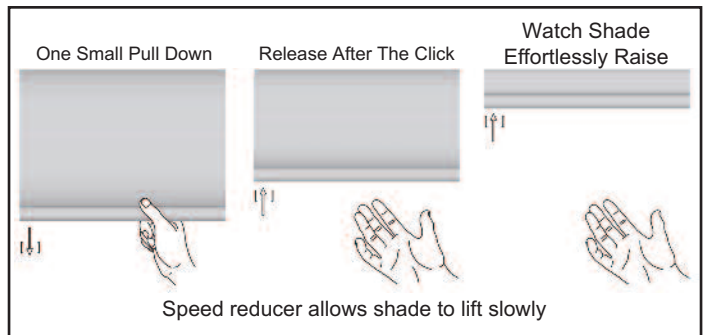

TouchLift Cordless

- Shade lowers manually by hand
- Shade slowly raises automatically with slight pull on the bottom hem
- Shade comes pre-assembled on a mounting bar/rail. The rail and mounting brackets are available in white or black.
- Minimum shade width – 18"
- Minimum shade height – 24"
- Maximum shade size – **see Product Size Specifications** – TouchLift section for detail.