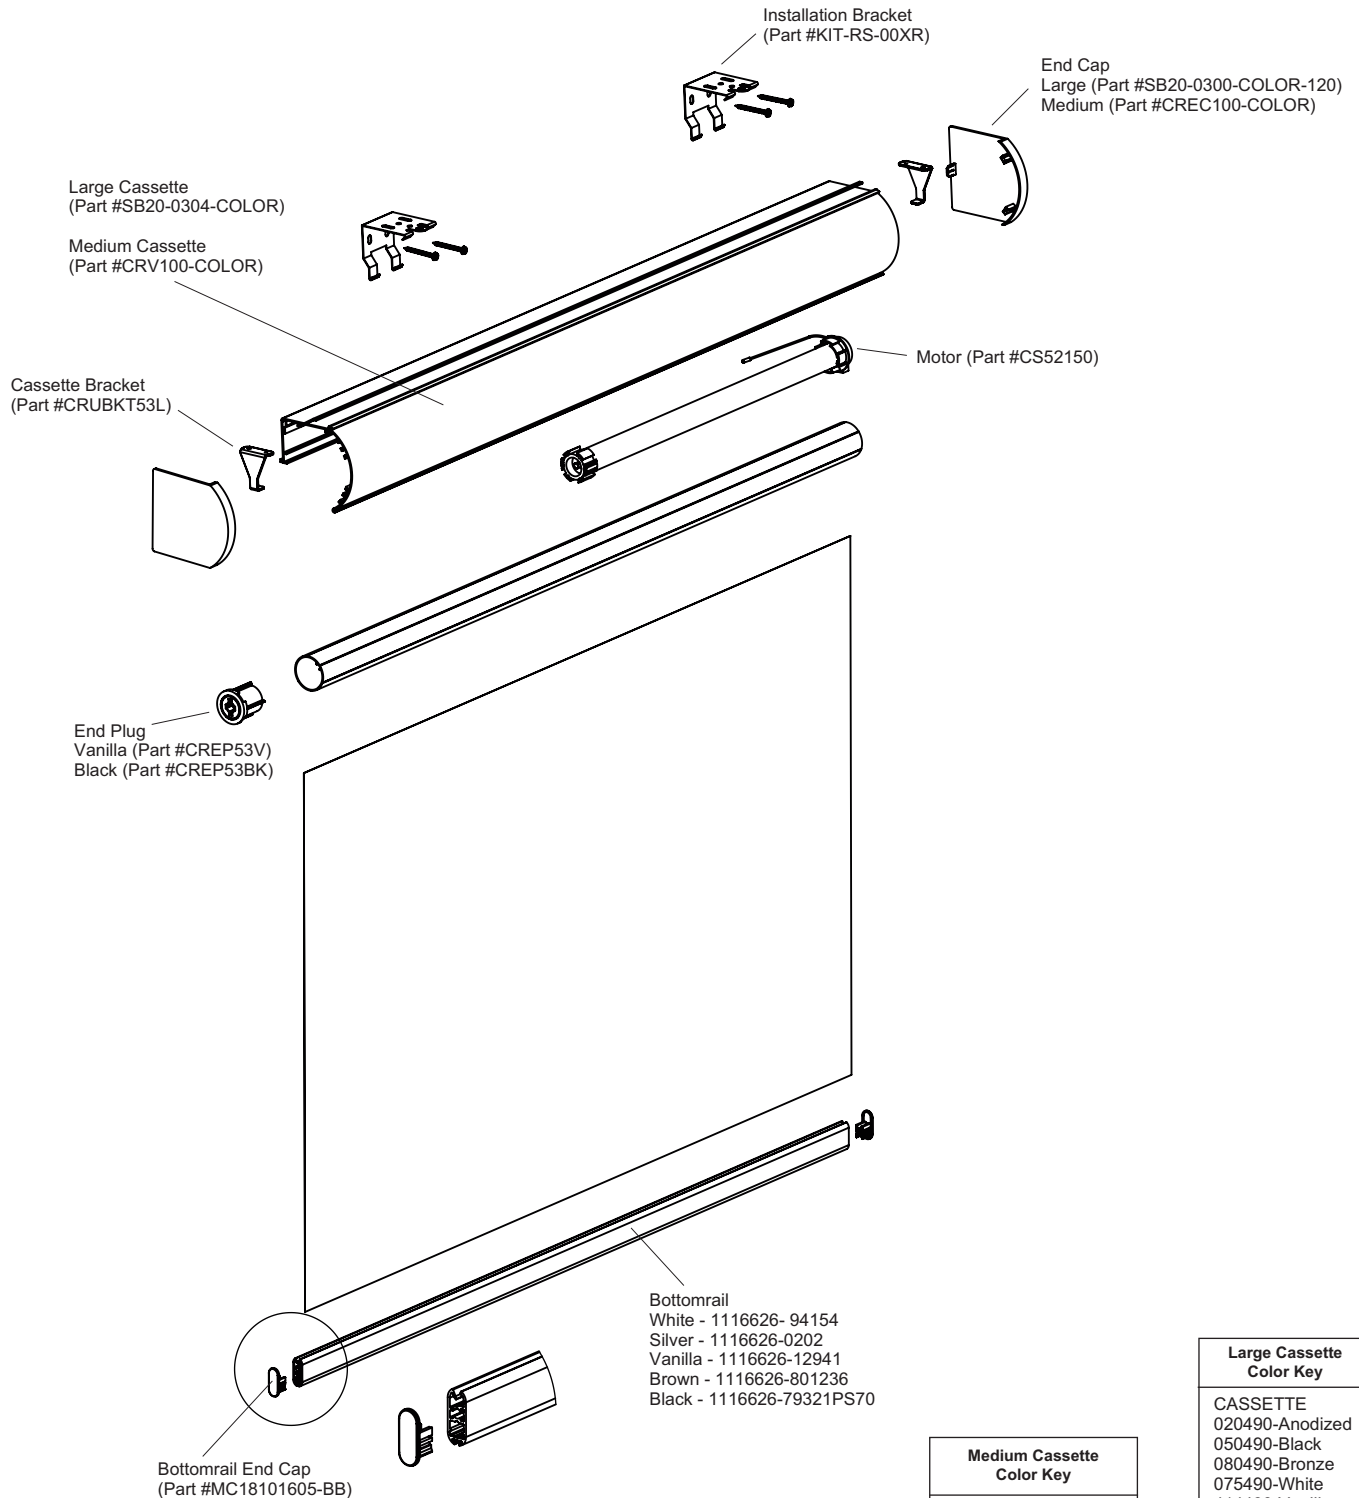

PRODUCT COMPONENTS – SIMPLICITY RECHARGEABLE (WITH CASSETTE)

Medium Cassette Color Key
* = W – White
* = BK – Black
* = BZ – Bronze
* = V – Vanilla
* = A – Anodized

Large Cassette Color Key
CASSETTE
020490-Anodized
050490-Black
080490-Bronze
075490-White
414490-Vanilla
END CAP
050120-Black
089120-Bronze
075120-White
414120-Vanilla
331120-Gray