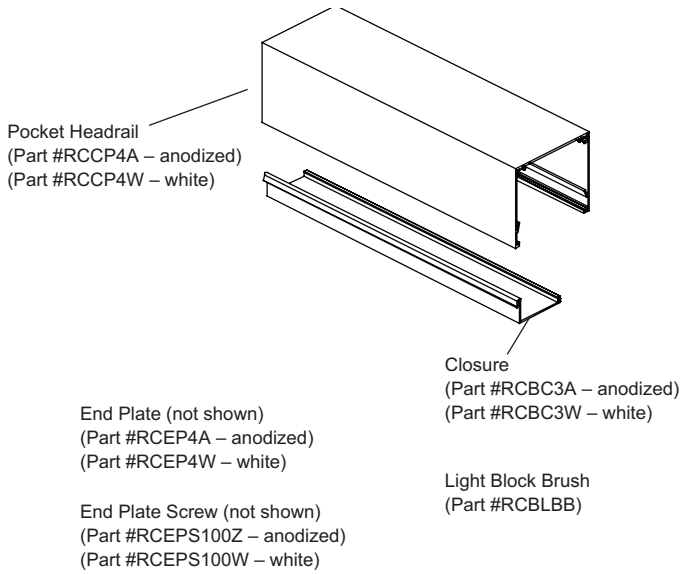

POCKET HEADRAIL, SIDE AND BOTTOM CHANNELS

Pocket Headrail

The aluminum pocket headrail (4-1/8" high x 4-1/2" deep) with closure and end plates conceals and protects the shade mechanism. Available in white and anodized aluminum finishes.

FINISHED DIMENSIONS	
Inside Mount	Ordered Width - 1/8"
Outside Mount	Ordered Width + 1/4"
Exact End to End Mount	Ordered Width

Pocket Headrail Option Surcharge

WIDTH TO:	24"	30"	36"	48"	60"	72"	84"	96"	108"	120"	132"	144"
	$149	209	244	302	361	421	473	537	595	655	713	771

Side and Bottom Channels

Aluminum side and bottom channels prevent light leaks around the edges and bottom of shades. Ideal for room-darkening. Available in white and anodized aluminum finishes. (Side channels feature light-blocking wool pile)