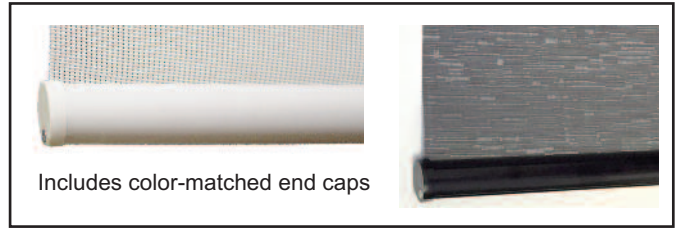

Deluxe Rail (1")

Painted metal rail with color-matched end caps.
Colors – White, Vanilla, Silver, Bronze, and Black

Heat Sealed Aluminum Bar (1-1/4")

Aluminum bar heat sealed into a hem pocket. Pocket edges are also sealed. Heat Seal Hem bar is highly recommended on bigger dimension and when shade is request to be made with railroaded material or heavier material to improve appearance of the shades; will help reduce waviness, twisting, cupping & curling.

Not available on all styles. Please refer to the **Collection Information** section.