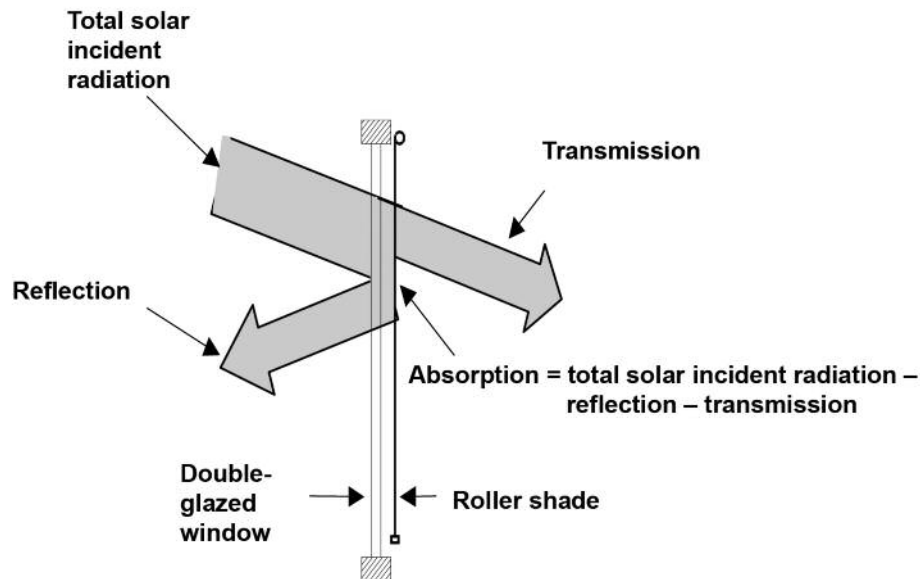

OPENNESS FACTOR (OF):

OF is a property that is often used to describe a screen material. The definition of OF is the percentage of the screen's surface area that is "open". The OF only describes one of the factors that regulates the amount of light passing through a roller shade. Blackout provides the most privacy, followed by 1%, Translucent, then 3%. Increasingly, 5%, 10%, then Transparent provide the least amount of privacy.

The OF and color coating will together decide how open the (shade) material will become. Different material colors absorb light differently. For example, a dark colored car is hotter than a light colored car on a sunny summer day.

Sunlight that hits the shade surface is divided into three parts that together make 100 % of the incoming light. The picture below illustrates the phenomenon.

TRANSMISSION: One part of the light will pass through the shade, and that is the part of the light that comes into the room. *The lower the number, the better.*

The transmission value tells how much light passes through the fabric. The transmission is dependent on three factors;

- the openness factor of the fabric
- the color of the fabric
- the coating on the fabric.

REFLECTION: One part of the light will be reflected when it hits the shade. *The higher the number, the better.*

ABSORPTION: The rest of the light will be absorbed by the shade. *The lower the number, the better.*

UV PROTECTION (and Blackout Fabrics): The total solar incident radiation of wavelengths between 280 nm and 2500 nm is measured and optical values are reported. UV-light is included in these wavelengths. For those of our fabrics that are Blackout the transmission of light is 0 %. This signifies 100 % blocking of all sunlight, including UV-light. The UV-protection is 100 % for the fabric. In order to get complete blocking of the light the fabric has to be fitted so that no light is transmitted on the sides of the fabric. *The higher the number, the better.*