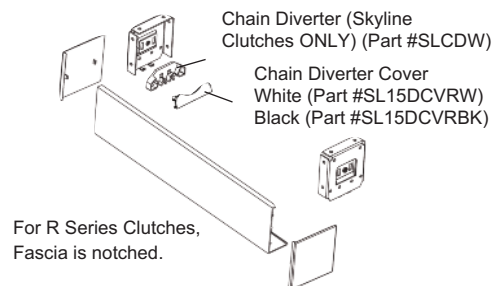

CASSETTES

Large Cassette Valance

- Available with Clutch Control, TouchLift Cordless and Motorization
- Features a shade fabric insert. Insert fabric will run the same direction as the shade fabric.
- Dimensions – 3-7/8" high x 3-7/8" deep
- Colors – White, Vanilla, Silver, Bronze, Black

Medium Cassette Valance

- Available with Clutch Control, TouchLift Cordless, and Motorization
- Features a shade fabric insert. Insert fabric will run the same direction as the shade fabric.
- Dimensions – 3-1/8" high x 3-3/4" deep
- Colors – White, Vanilla, Silver, Bronze, Black

Small Cassette Valance

- Available with Clutch Control
- Features a shade fabric insert. Insert fabric will run the same direction as the shade fabric.
- Dimensions – 2-1/2" high x 2-1/2" deep
- Colors – White, Vanilla, Bronze, Black

FASCIAS

3" and 4" Fascia

- Available with Clutch Control and Motorization
- Flat Style Only
- RemoteLift battery wands must be externally mounted to window sill or wall
- Colors – White, Vanilla, Silver, Bronze, Black

Dimensions –

Skyline

3" – 3-3/8" high x 3-1/8" deep

4" – 3-7/8" high x 4-1/8" deep

R-Series

3" – 3" high x 3-1/16" deep

4" – 4" high x 4-1/16" deep

3" Fascia

4" Fascia