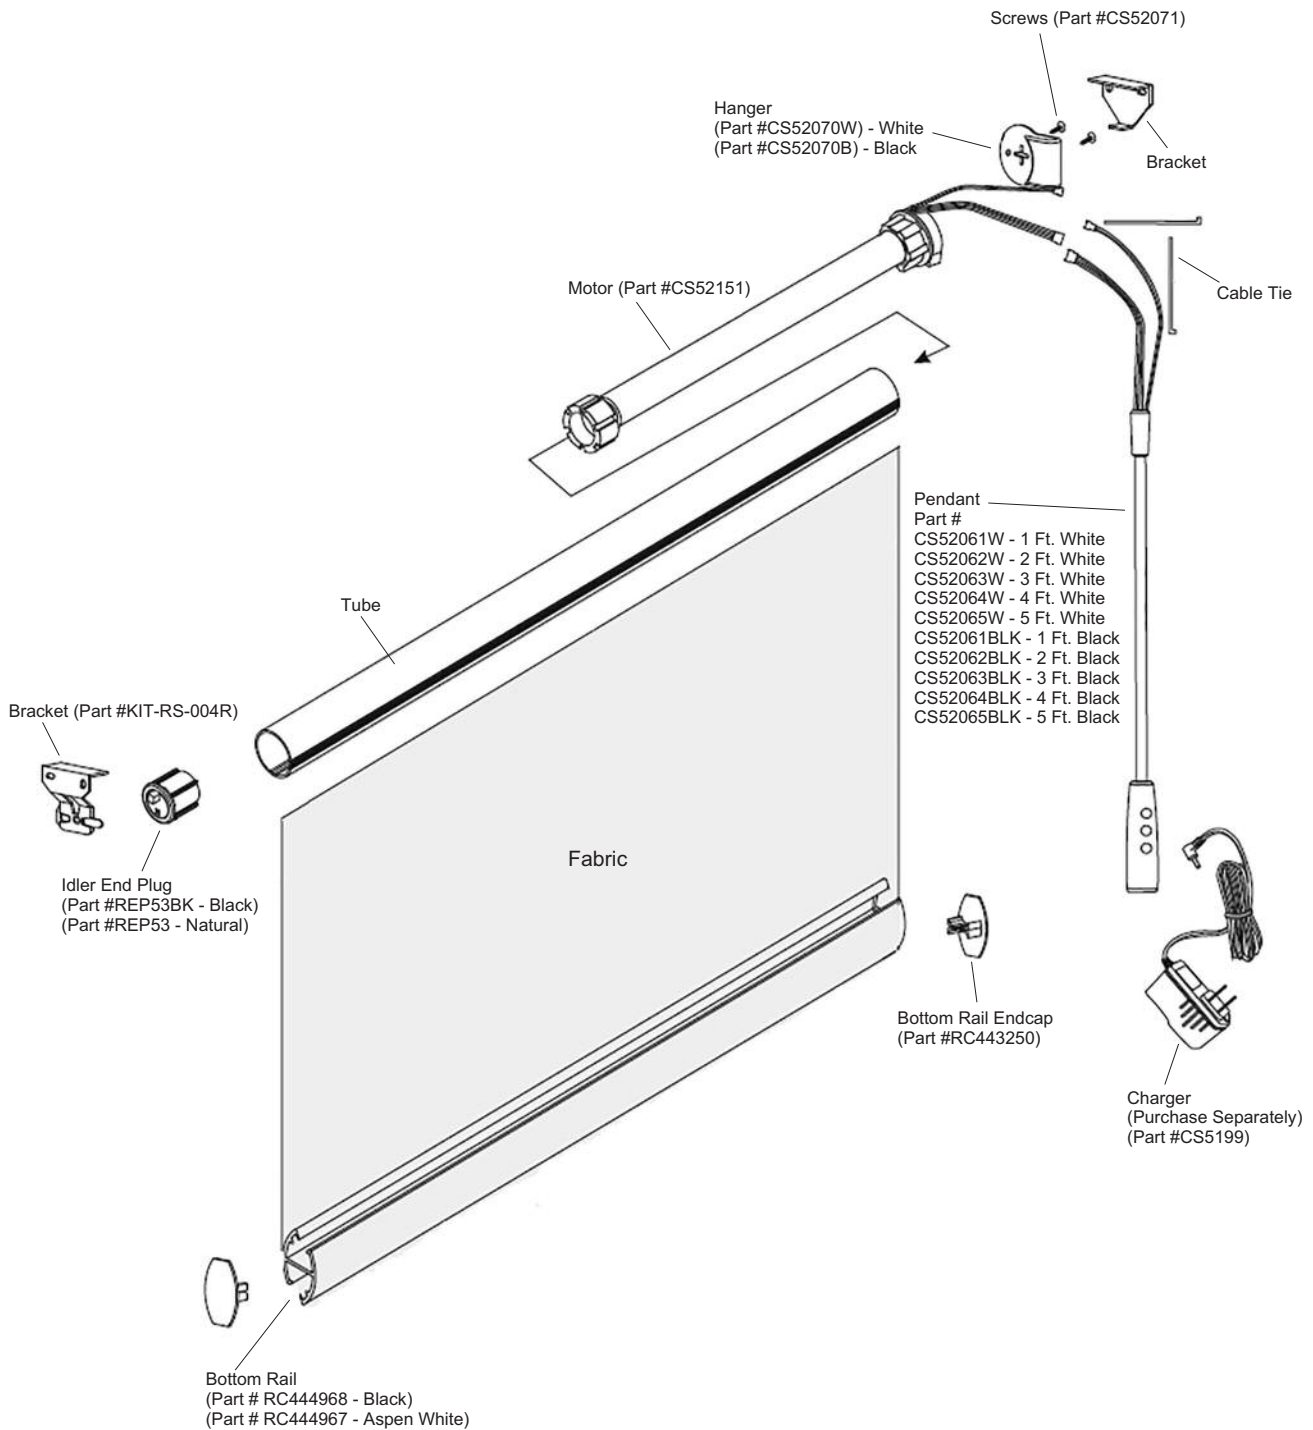

PRODUCT COMPONENTS – POWERWAND (NO TOP TREATMENT)

PRODUCT COMPONENTS – POWERWAND (WITH CASSETTE)

Medium Cassette Color Key	
*	= W - White
*	= BK - Black
*	= BZ - Bronze
*	= V - Vanilla
*	= A - Anodized

Large Cassette Color Key	
CASSETTE	
020490	-Anodized
050490	-Black
080490	-Bronze
075490	-White
414490	-Vanilla
END CAP	
050120	-Black
089120	-Bronze
075120	-White
414120	-Vanilla
331120	-Gray