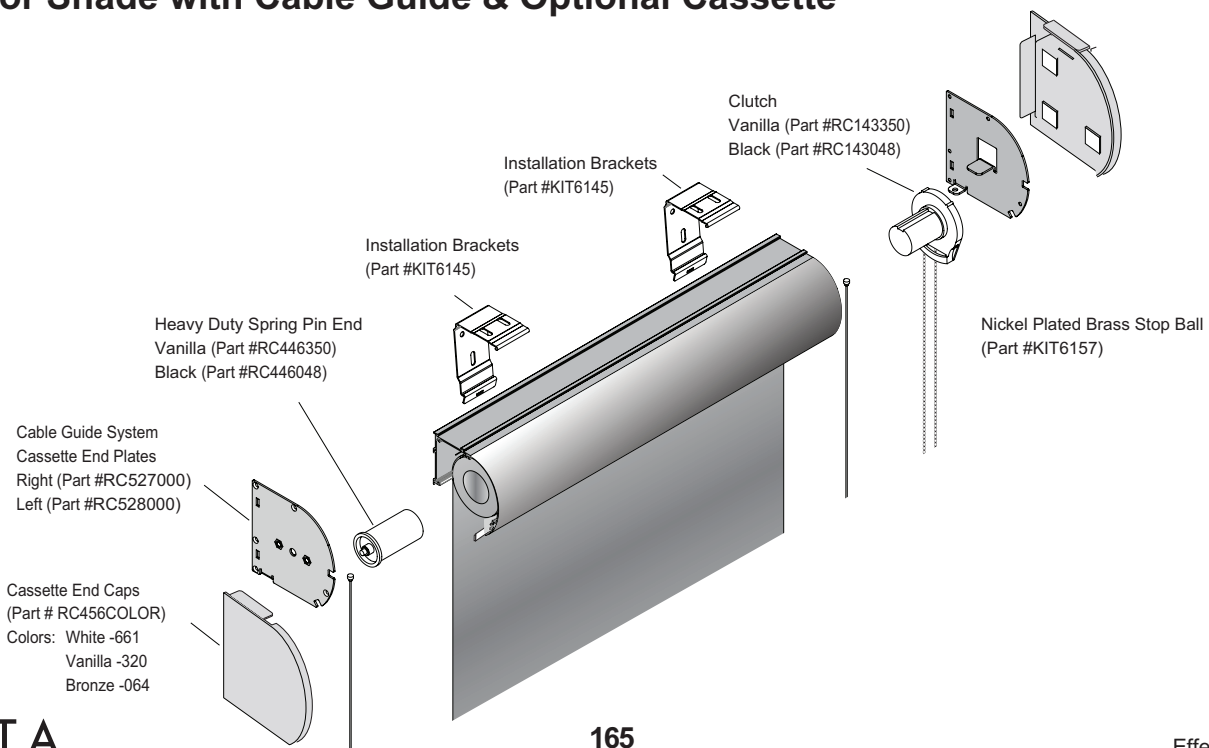

4" Fascia Plate

- RC430785-White
- RC430048-Black
- RC430864-Bronze
- RC430988-Gray
- RC430350-Vanilla

PRODUCT COMPONENTS – EXTERIOR SHADES

Exterior Shade with Cable Guide

Exterior Shade with Cable Guide & Optional Cassette