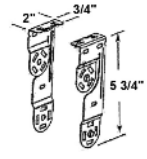

Intermediate Brackets (for pin-end to pin-end shades)

2" Intermediate Bracket
(Part #SLB680IB)

Dual Mounting Bracket
(Part #SLB660DBV*)

Bracket & Cover Color Key

* = W – White
* = BK – Black