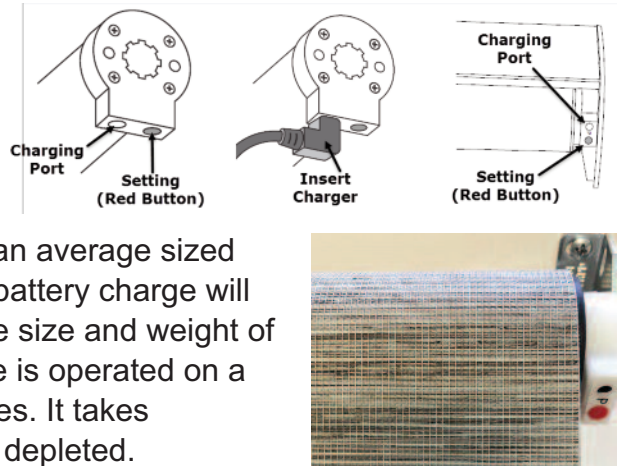

SIMPLICITY RECHARGEABLE MOTORIZATION: OVERVIEW

Simplicity Rechargeable

- The Rechargeable Simplicity motor program features an integrated rechargeable lithium ion battery in the motor casing and is fully concealed by the inner tube.
- Rechargeable battery is included with the motor. The average battery charge will last 6-12 months based on an average sized shade raised and lowered once per day. The life of the battery charge will vary based on the type of window covering selected, the size and weight of the window covering and the number of times the shade is operated on a daily basis. The battery can be recharged up to 500 times. It takes approximately 5 hours to recharge the motor when fully depleted.