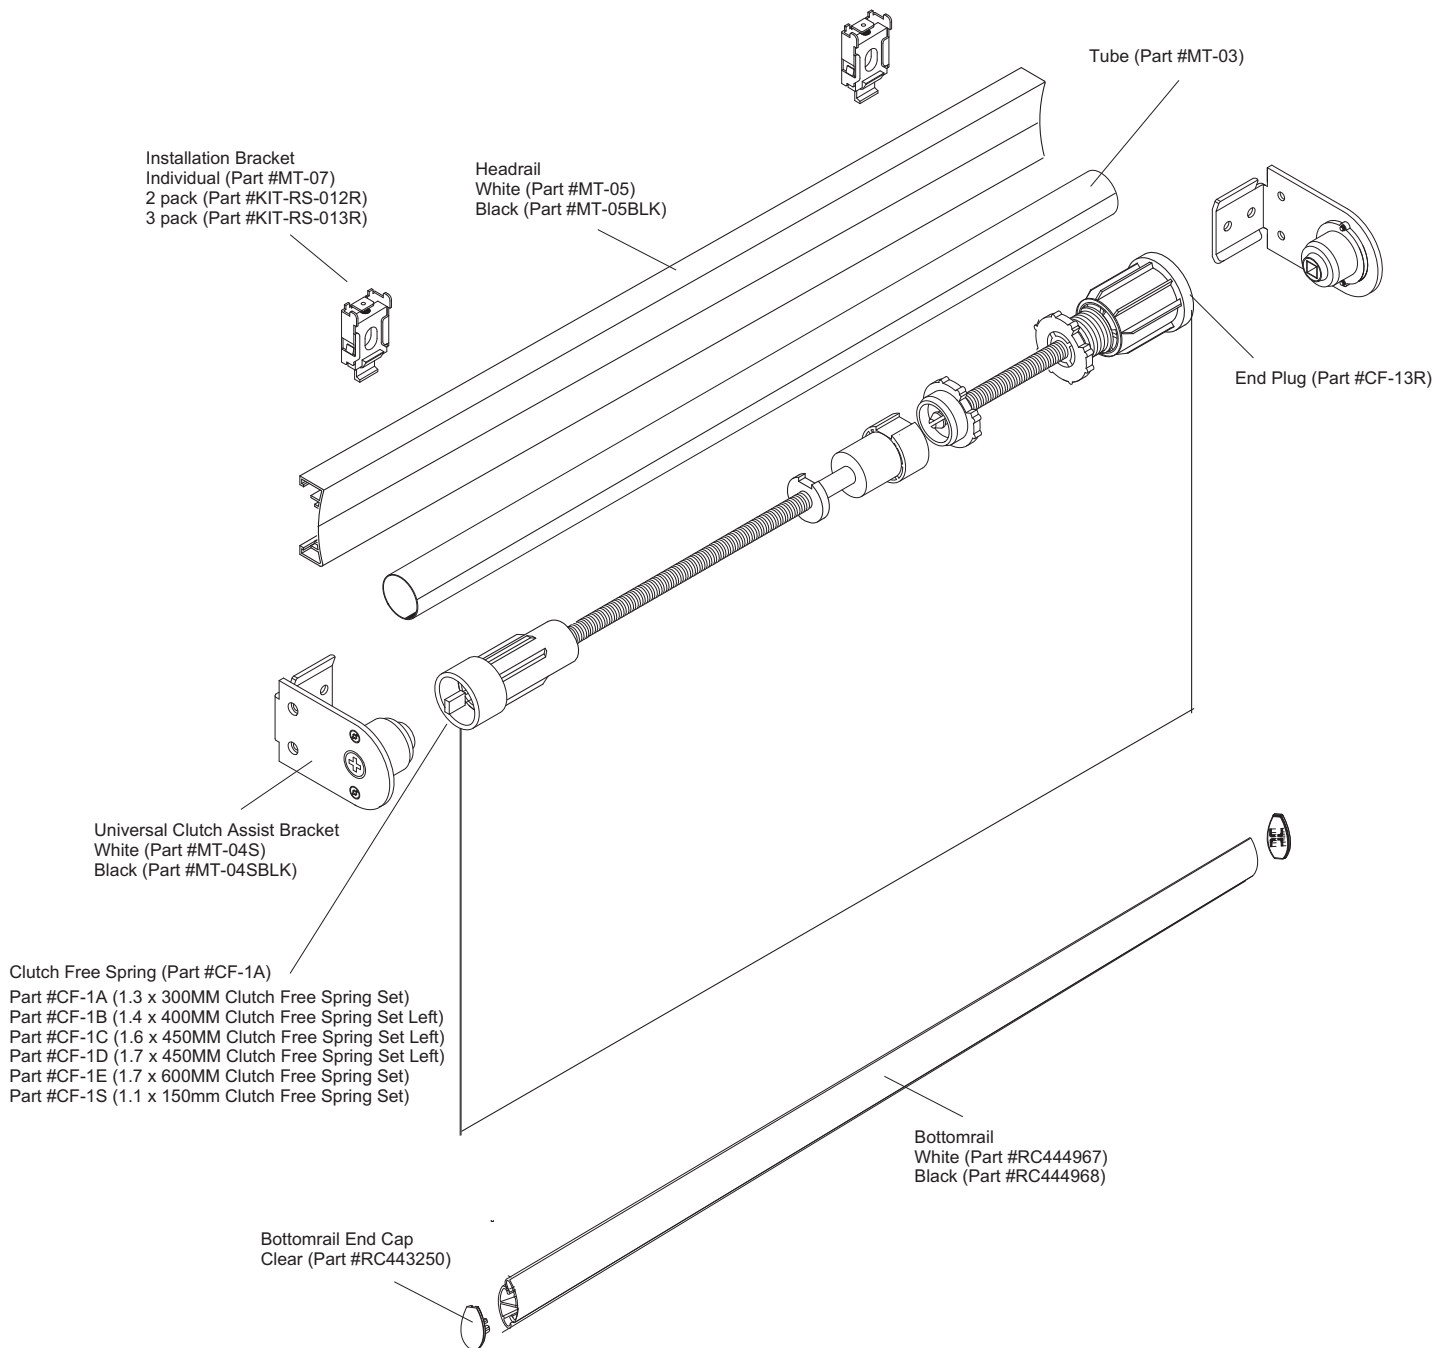

PRODUCT COMPONENTS – CORDLESS ROLLER SHADE WITH MOUNTING BAR