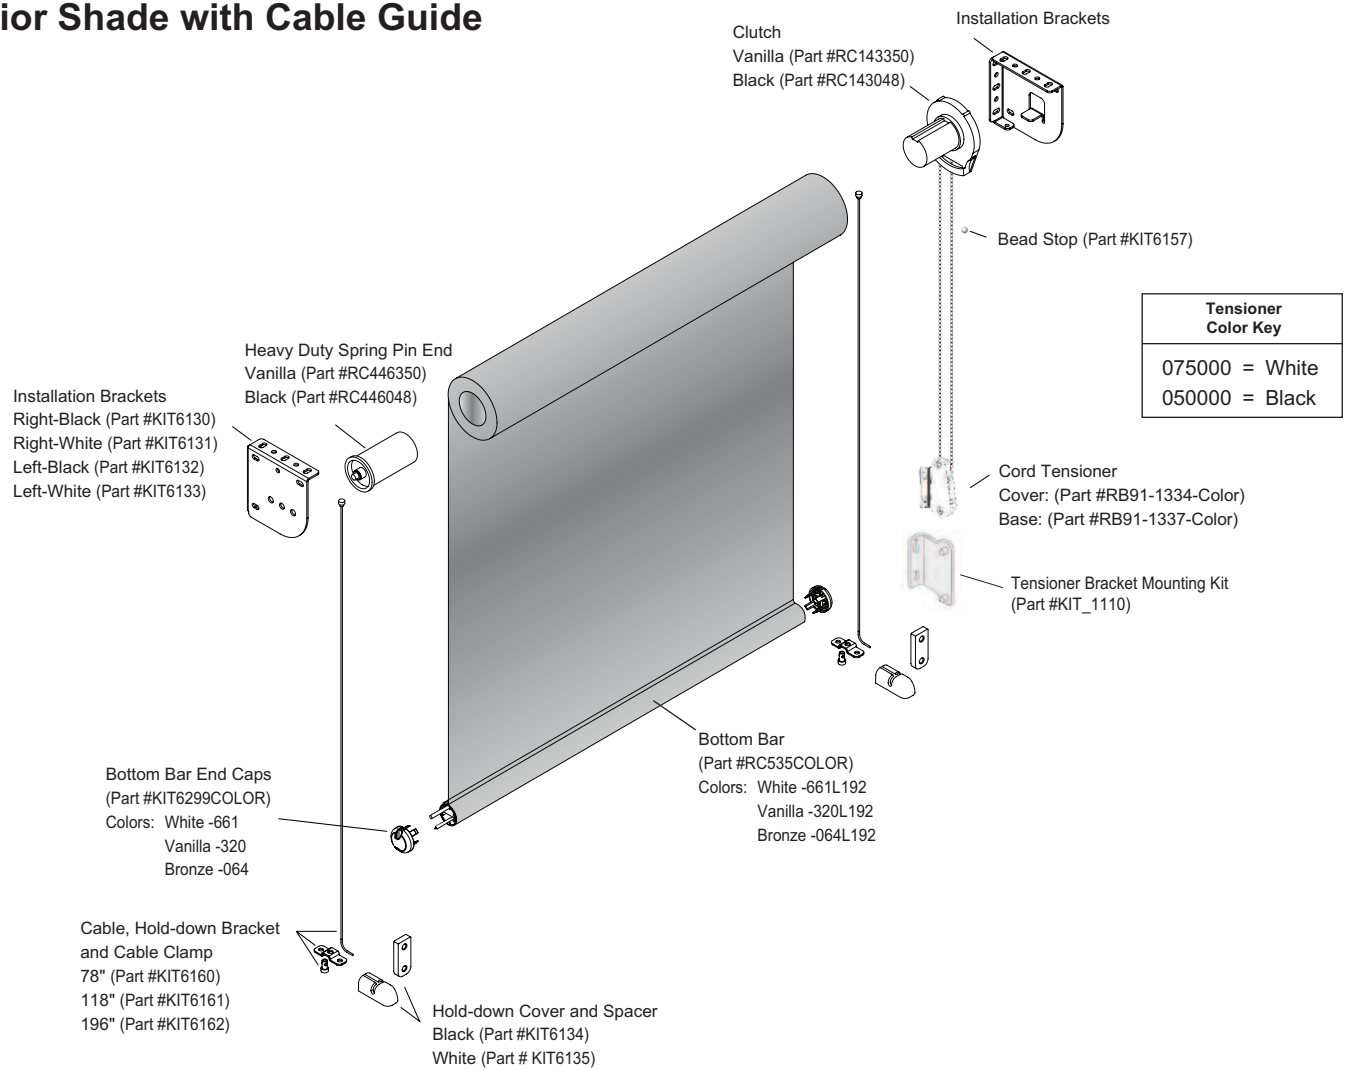

PRODUCT COMPONENTS – EXTERIOR SHADES

Exterior Shade with Cable Guide