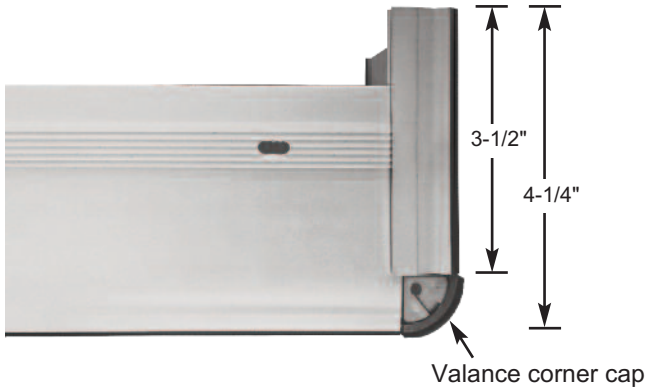

DELUXE VALANCE

Optional Deluxe Valance has clear edge groovers to hold the coordinating fabric in place.

- For inside mount no returns, the factory deducts 1/8"
- For inside mount with returns, the factory adds 1-1/4"
- For outside mount no returns, the factory adds 1"
- For outside mount with returns, the factory adds 2-3/8"

Outside Mount:

Returns length only available in 3-1/2"

Inside Mount:

Default No returns

Custom size returns available:
Minimum return length 2-1/4"
Maximum return length 3-1/2"

Note: When ordering returns, valance corner cap adds 3/4" to the valance return depth.

Deluxe Valance Insert fabric will run the same direction as the shade fabric. If valance is wider than material width, and shade fabric is not railroaded; insert fabric will have a center seam.