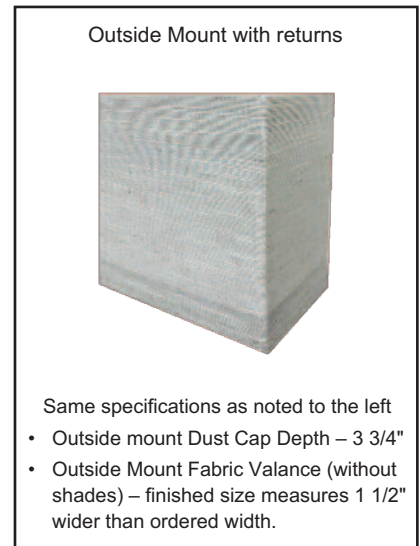

Fabric Valance – For valances wider than material width, material will be railroded. Includes all Roller Shade materials. (Non-railroded with center seam available upon request.)

WIDTH TO:	24"	30"	36"	48"	60"	72"	84"	96"	108"	120"	132"	144"
IB 4" & 6"	\$173	186	205	227	254	295	338	389	430	471	514	556
IB 8" & 12"	190	212	227	299	340	372	421	475	520	574	623	678
OB 4" & 6"	\$237	259	282	317	357	389	439	488	539	601	655	713
OB 8" & 12"	263	287	316	361	409	451	511	571	631	708	775	846