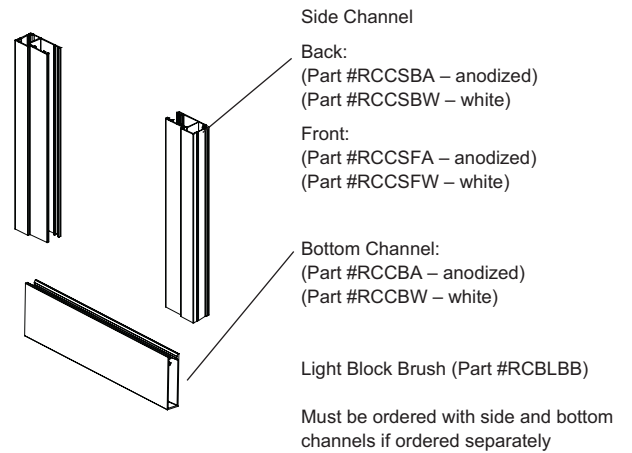

CHANNELS - FLAT SURCHARGES	
• Side Channels	add $231
• Bottom Channel.....	add $164

Note: Side Channels are available with the Pocket Headrail, 4" Fascia, and R-Series Clutches only.

Fabric deduction with side channels is 2-3/4" for the headrail cut width.