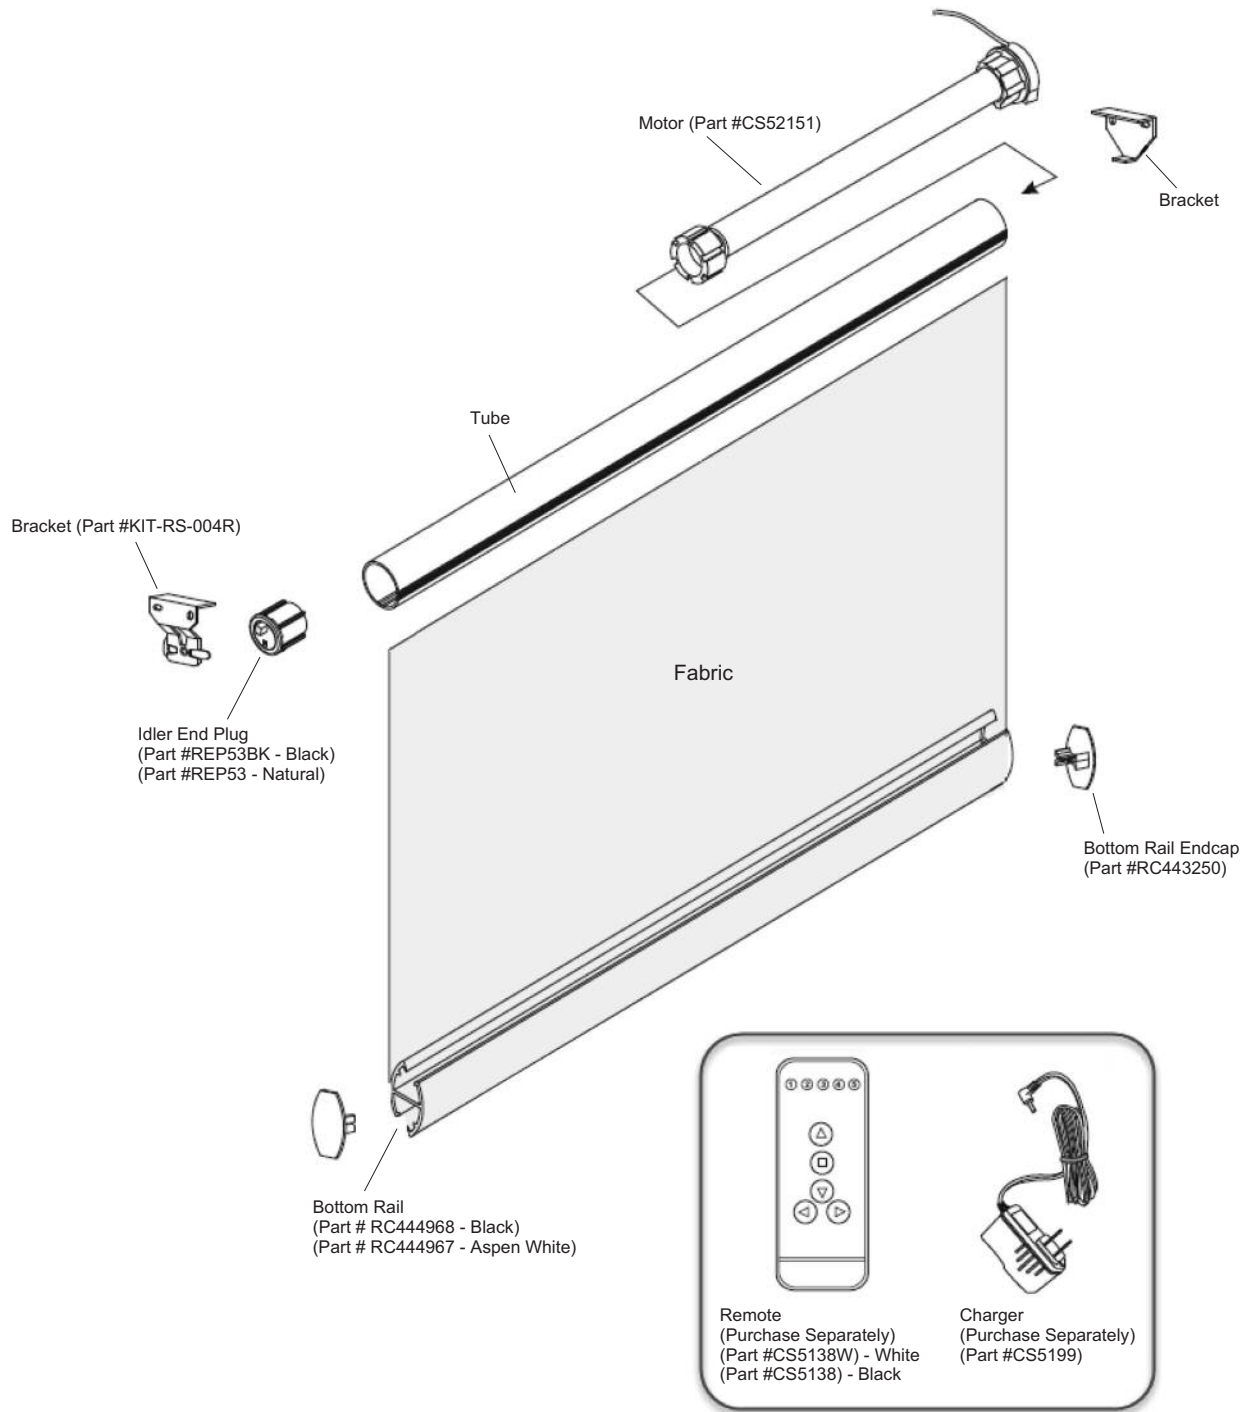

PRODUCT COMPONENTS – SIMPLICITY RECHARGEABLE