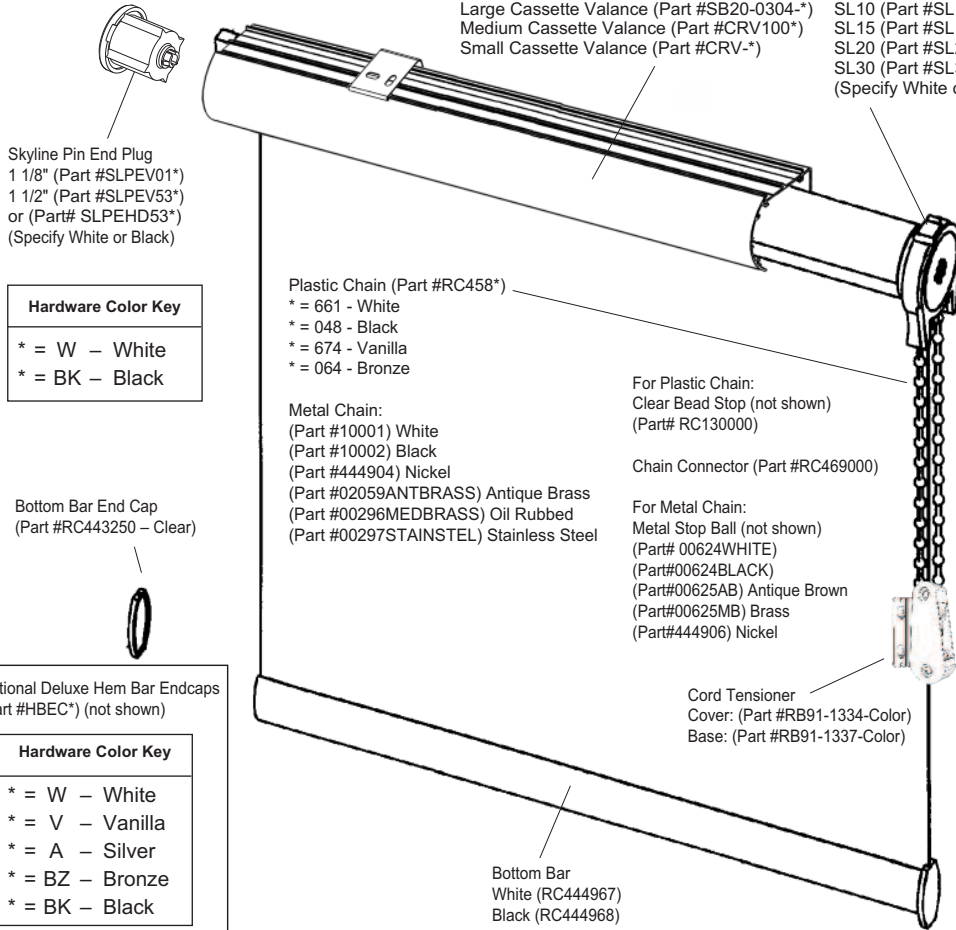

PRODUCT COMPONENTS – SKYLINE CLUTCHES AND BRACKETS

CLUTCH LIFT CONTINUOUS CONTROL WITH CASSETTE VALANCE OPTION

Large Cassette Color Key

CASSETTE
020490-Anodized
050490-Black
080490-Bronze
075490-White
414490-Vanilla

END CAP
050120-Black
089120-Bronze
075120-White
414120-Vanilla
331120-Gray

Skyline Pin End Plug
1 1/8" (Part #SLPEV01*)
1 1/2" (Part #SLPEV53*)
or (Part# SLPEHD53*)
(Specify White or Black)

Hardware Color Key

* = W – White
* = BK – Black

Bottom Bar End Cap
(Part #RC443250 – Clear)

Optional Deluxe Hem Bar Endcaps
(Part #HBE*) (not shown)

Hardware Color Key

* = W – White
* = V – Vanilla
* = A – Silver
* = BZ – Bronze
* = BK – Black

Large Cassette Valance (Part #SB20-0304-*)
Medium Cassette Valance (Part #CRV100*)
Small Cassette Valance (Part #CRV-*)

SL10 (Part #SL10H01*)
SL15 (Part #SL15H01*)
SL20 (Part #SL20H53*)
SL30 (Part #SL30H53*)
(Specify White or Black)

Plastic Chain (Part #RC458*)
* = 661 - White
* = 048 - Black
* = 674 - Vanilla
* = 064 - Bronze

Metal Chain:
(Part #10001) White
(Part #10002) Black
(Part #444904) Nickel
(Part #02059ANTBRASS) Antique Brass
(Part #00296MEDBRASS) Oil Rubbed
(Part #00297STAINSTEL) Stainless Steel

For Plastic Chain:
Clear Bead Stop (not shown)
(Part# RC130000)

Chain Connector (Part #RC469000)

For Metal Chain:
Metal Stop Ball (not shown)
(Part# 00624WHITE)
(Part#00624BLACK)
(Part#00625AB) Antique Brown
(Part#00625MB) Brass
(Part#444906) Nickel

Cord Tensioner
Cover: (Part #RB91-1334-Color)
Base: (Part #RB91-1337-Color)

Bottom Bar
White (RC444967)
Black (RC444968)

Small & Medium Cassette Color Key

* = W – White
* = V – Vanilla
* = BZ – Bronze
* = BK – Black

Large End Cap
(Part #SB20-0303-*)

Medium End Cap
(Part #CREC100*)

Small End Cap
(Part #CREC-*)

Tensioner Color Key

075000 = White
414000 = Vanilla
473000 = Brown
050000 = Black

Tensioner Bracket Mounting Kit
(Part #KIT_1110)

Internal Cassette Brackets

Medium/Large Cassette
(Part #CRUSLB660)

Small Cassette
(Part #CRUSLB)

Universal Brackets (without Cassette)

1-1/2" Projection
(Part #SLB660*)

2" Projection
(Part #SLB680R*)

2-7/8" Projection
(Part #SLB690R*)

Intermediate Brackets (for pin-end to pin-end shades)

2" Intermediate Bracket
(Part #SLB680IB)

Dual Mounting Bracket
(Part #SLB660DBV*)

Bracket & Cover Color Key

* = W – White
* = BK – Black

Bracket Covers

1-1/2" Bracket Cover
(Part# SLBCB* Individual)
(KIT-RS-015)

2" Bracket Cover
(Part #SLBC680*)

2-7/8" Bracket Cover
(Part #SLBC690*)

3" Fascia

Chain Diverter
(SL20 Clutches only)
(Part# SLCDW) White
(Part# SLCDW) Black

(SL10 and SL15 Clutches only)
(Part# SL15DCVRW)
(Part# SL15DCVRBK)

3" brackets
(Part #SLFBKT3*)

3" fascia end cap
(Part #SLSEC*)

4" Fascia

4" Fascia End Cap
(Part #RC430*)
* = 785 - White
* = 864 - Bronze
* = 988 - Gray
* = 048 - Black
* = 350 - Vanilla

4" Brackets
(Part #SLFBKT4*)

4" Face Plate
RC430785 - White
RC430048 - Black
RC430864 - Bronze
RC430988 - Gray
RC430350 - Vanilla

Hardware Color Key

* = W – White
* = V – Vanilla
* = G – Silver
* = BZ – Bronze
* = BK – Black

Fascia Diverter Chain & Cover
in White or Black

Fascia Bracket Clip
(Part #SLFBKTCLP4)