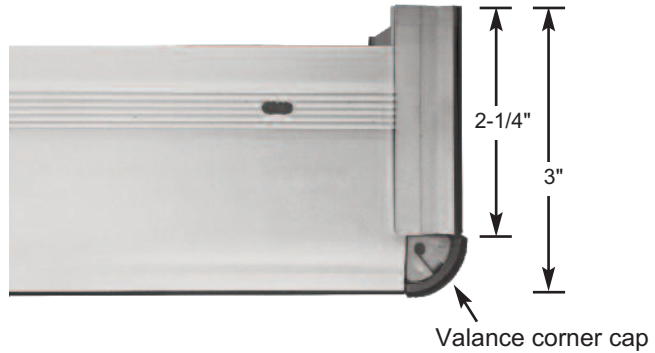

DELUXE VALANCE

Optional Deluxe Valance has clear edge groovers to hold the coordinating fabric in place.

- For inside mount no returns, the factory deducts 1/8"
- For inside mount with returns, the factory adds 1-1/4"
- For outside mount no returns, the factory adds 1"
- For outside mount with returns, the factory adds 2-3/8"

Outside Mount:

Returns length only available in 3-1/2"

Inside Mount:

Default No returns

Custom size returns available:
Minimum return length 2-1/4"
Maximum return length 3-1/2"

Note: When ordering returns, valance corner cap adds 3/4" to the valance return depth.

Deluxe Valance Insert fabric will run the same direction as the shade fabric. If valance is wider than material width, and shade fabric is not railroaded; insert fabric will have a center seam.